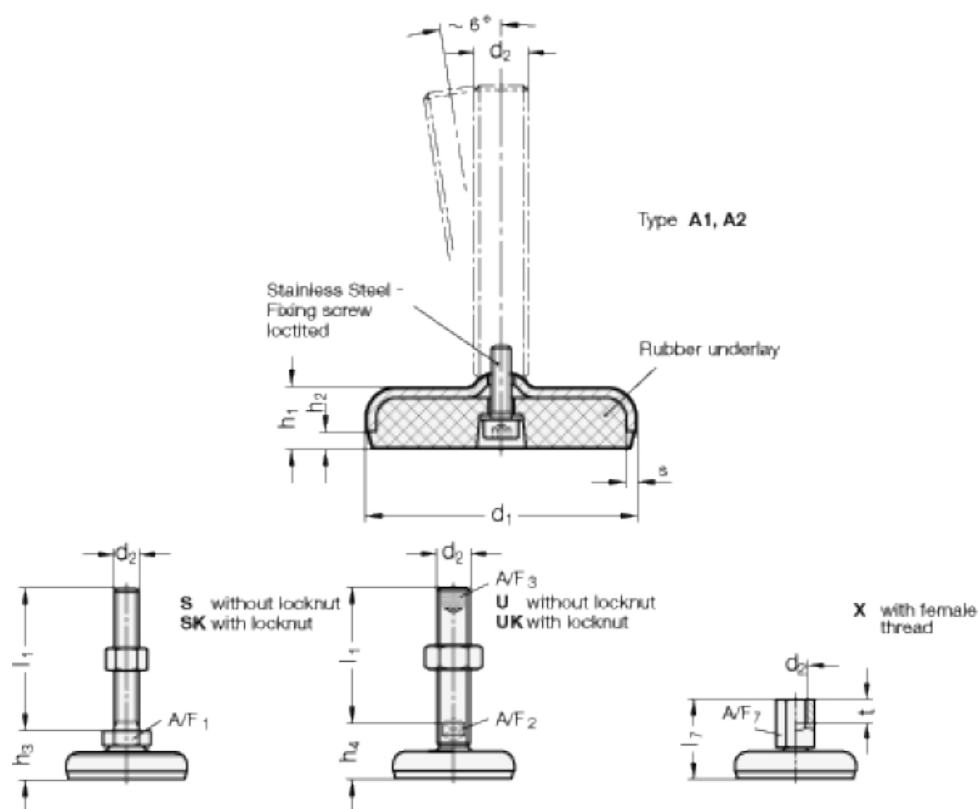

Article number: 2030100M24150A1UK

Description: E+G levelling foot  
GN 30-100-M24-150-A1-UK

Note: UK With nut, Hexagon socket at the top, Wrench flat at the bottom

## Measures

A/F2 = 19

A/F3 = 12

d1 = 100

d2 = M24

h1 = 20

h2 = 6

h4 = 38